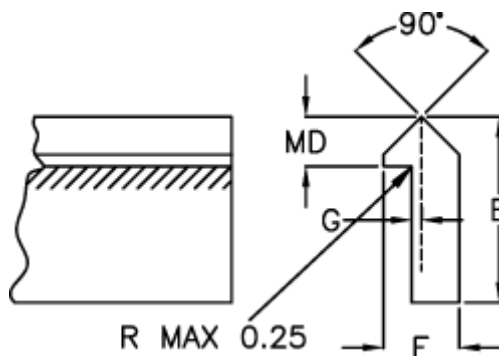

Data Sheet

Article number: 055925500

Description: Single edge track TS2SS 5500mm

Measures

E = 15.87

F = 6.35

G = 0.78

Kg/m = 0.509

MD(T) = 4.75